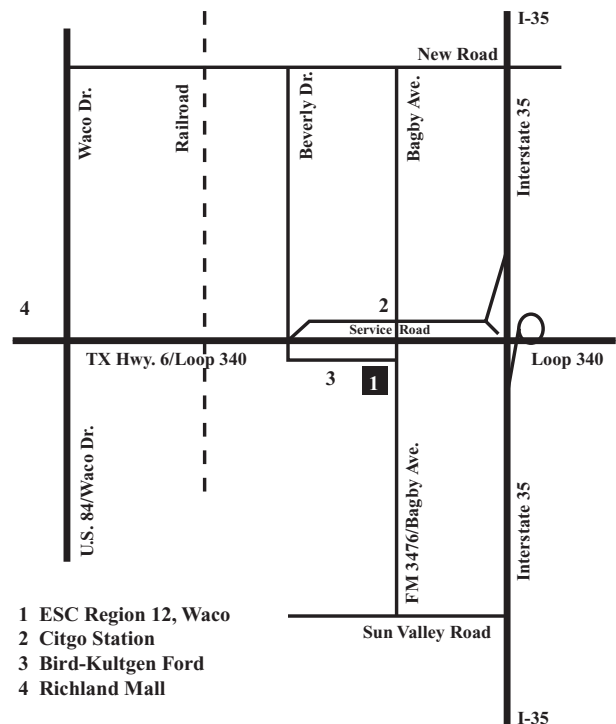

2006 Region 12 Education Job Fair

Wednesday, April 26, 2006

2 p.m. - 5:30 p.m.

ESC Region 12

2101 W. Loop 340, Waco

- **Applicants:** Meet with employers from Central Texas schools. The fair is open to administrators, teachers, and support staff.
- **Employers:** Meet quality applicants in one central location.

Directions to ESC Region 12 :

• **Directions from I-35 Southbound:** From I-35, take Loop 340/Hwy. 6 West (Exit #330). Stay on the Loop 340 access road until you reach the first intersection (Bagby). Turn left at the light (onto Bagby) and cross over Loop 340. The Center's back entrance is on the right.

• **Directions from I-35 Northbound:** From I-35, take Loop 340/Hwy. 6 West (Exit #330). Get on Loop 340/Hwy. 6 and cross over I-35. Take the first exit, for Bagby. Turn left at the intersection (onto Bagby) and cross over Loop 340/Hwy. 6. The Center's back entrance is on the right.

• **Directions from Texas Highway 6 Eastbound:** Take the Bagby exit, which is the second exit past U.S. 84/Waco Drive. Stay on the access road until you reach the Center's front entrance, which is just past Bird-Kultgen Ford on the right.